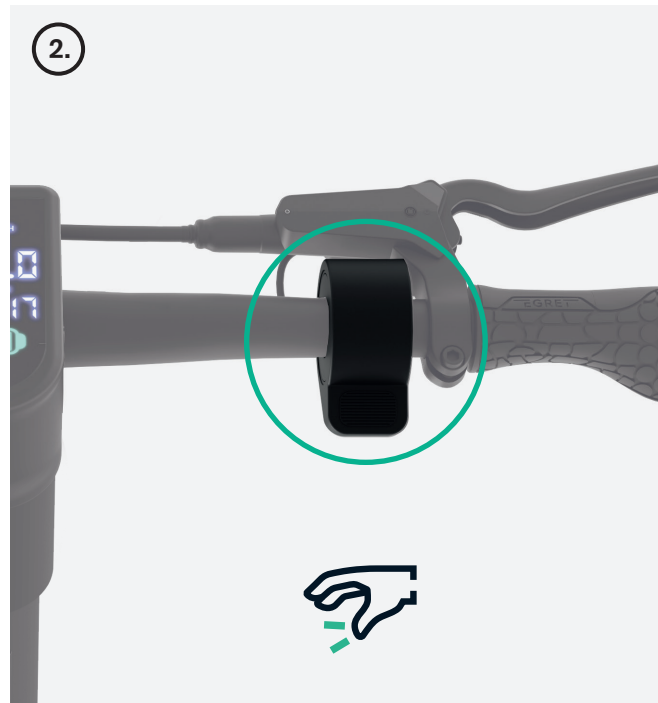

2. Select digit

3. Continue

4. Next digit

5. Repeat

6. PIN set*

7. Confirm PIN

*+/- to change PIN

9

1

10

Enjoy your ride with your new Egret **X**

EGRET