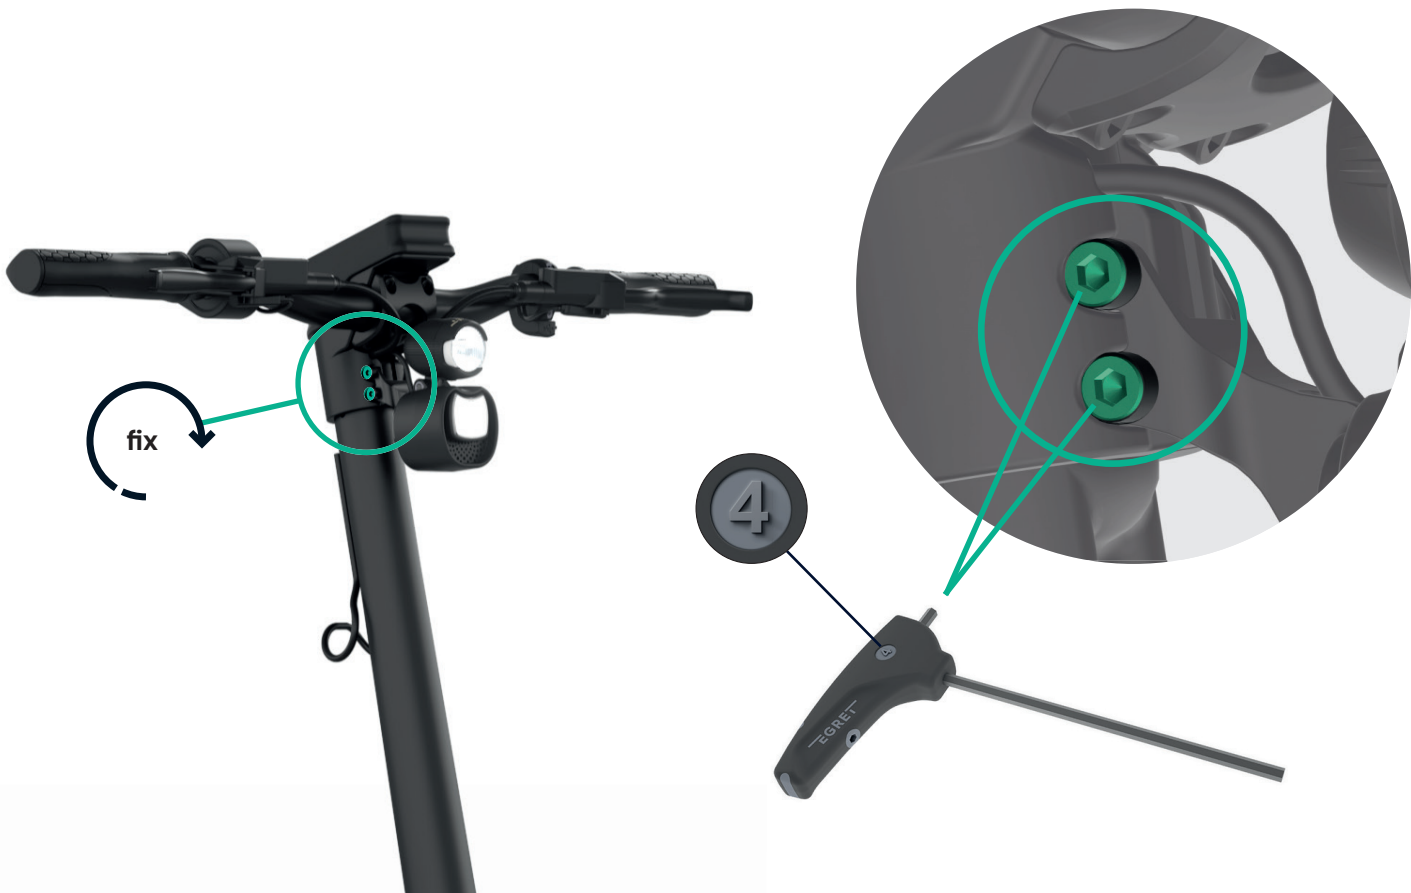

4

5

6

Egret App

7

8

Set personal PIN

1. Start

2. Select digit

3. Continue

4. Next digit

5. Repeat

6. PIN set*

7. Confirm PIN

*+/- to change PIN

9