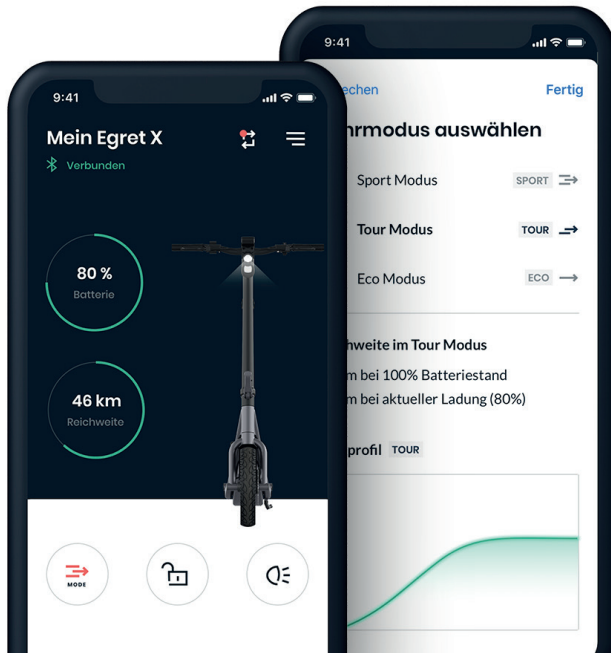

4

5

6

Egret App

7

8

Set personal PIN

1. Start

2. Select digit

3. Continue

4. Next digit

5. Repeat

6. PIN set*

7. Confirm PIN

*+/- to change PIN

9